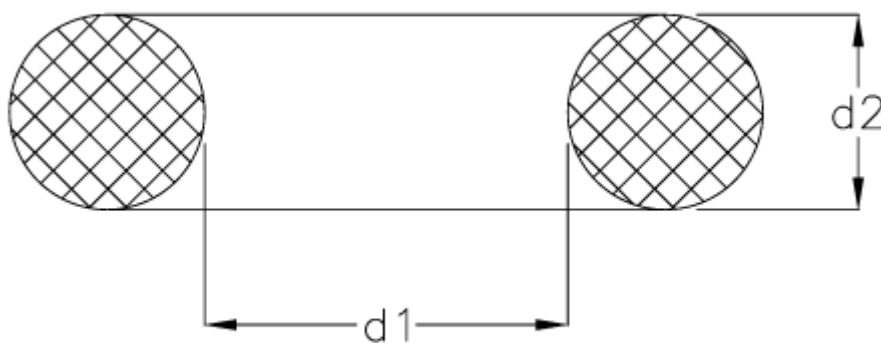

Data Sheet

Article number: 159001420152000

Description: KLEE O-ring 1,42x1,52 NBR70 black

Measures

d1 = 1.42

d2 = 1.52

Size = 1,42 x 1,52